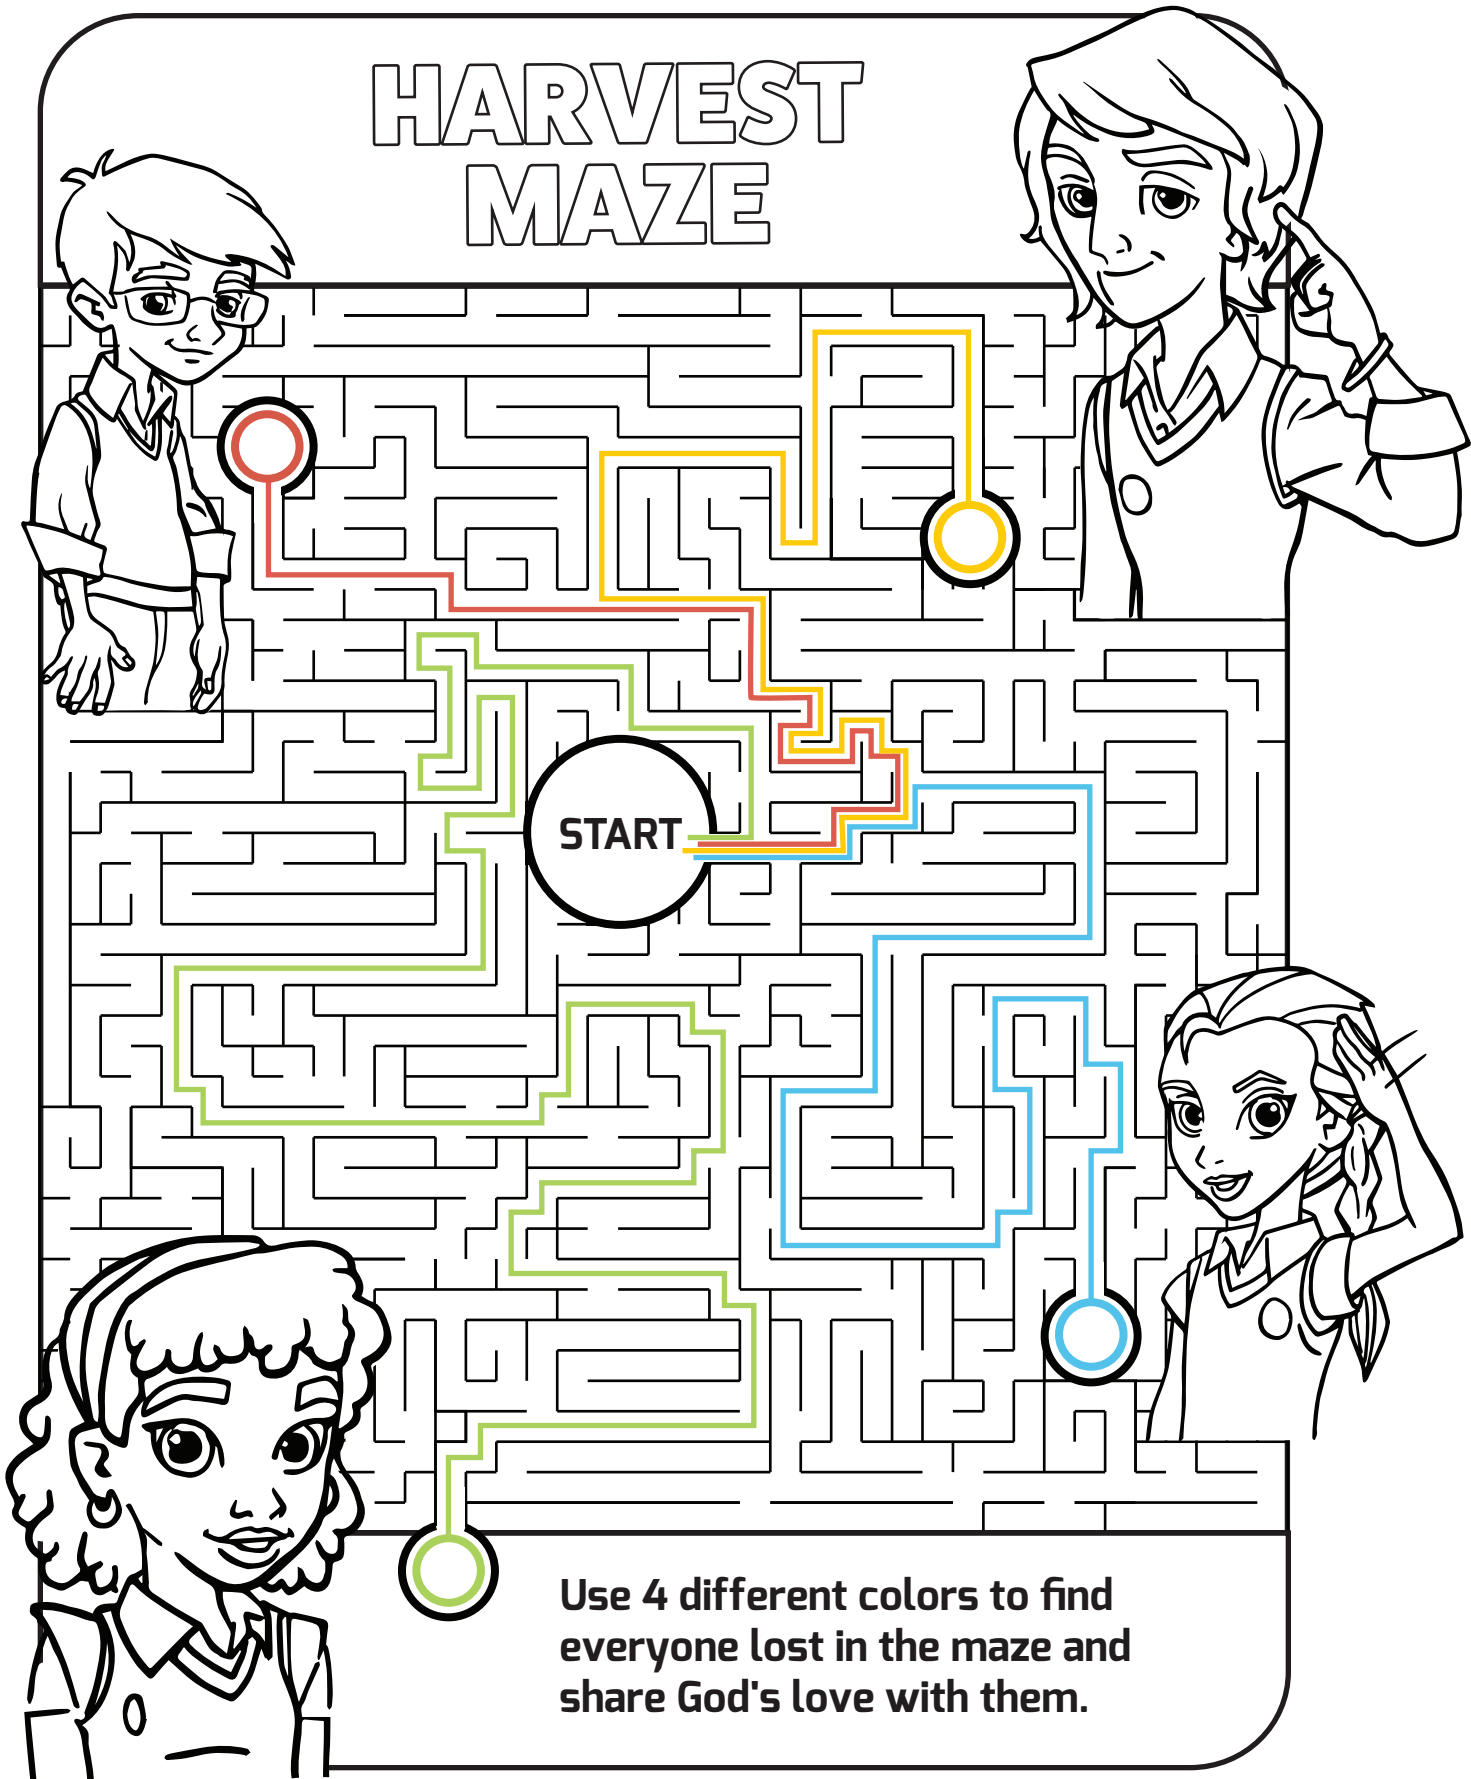

HARVEST MAZE

START

Use 4 different colors to find everyone lost in the maze and share God's love with them.